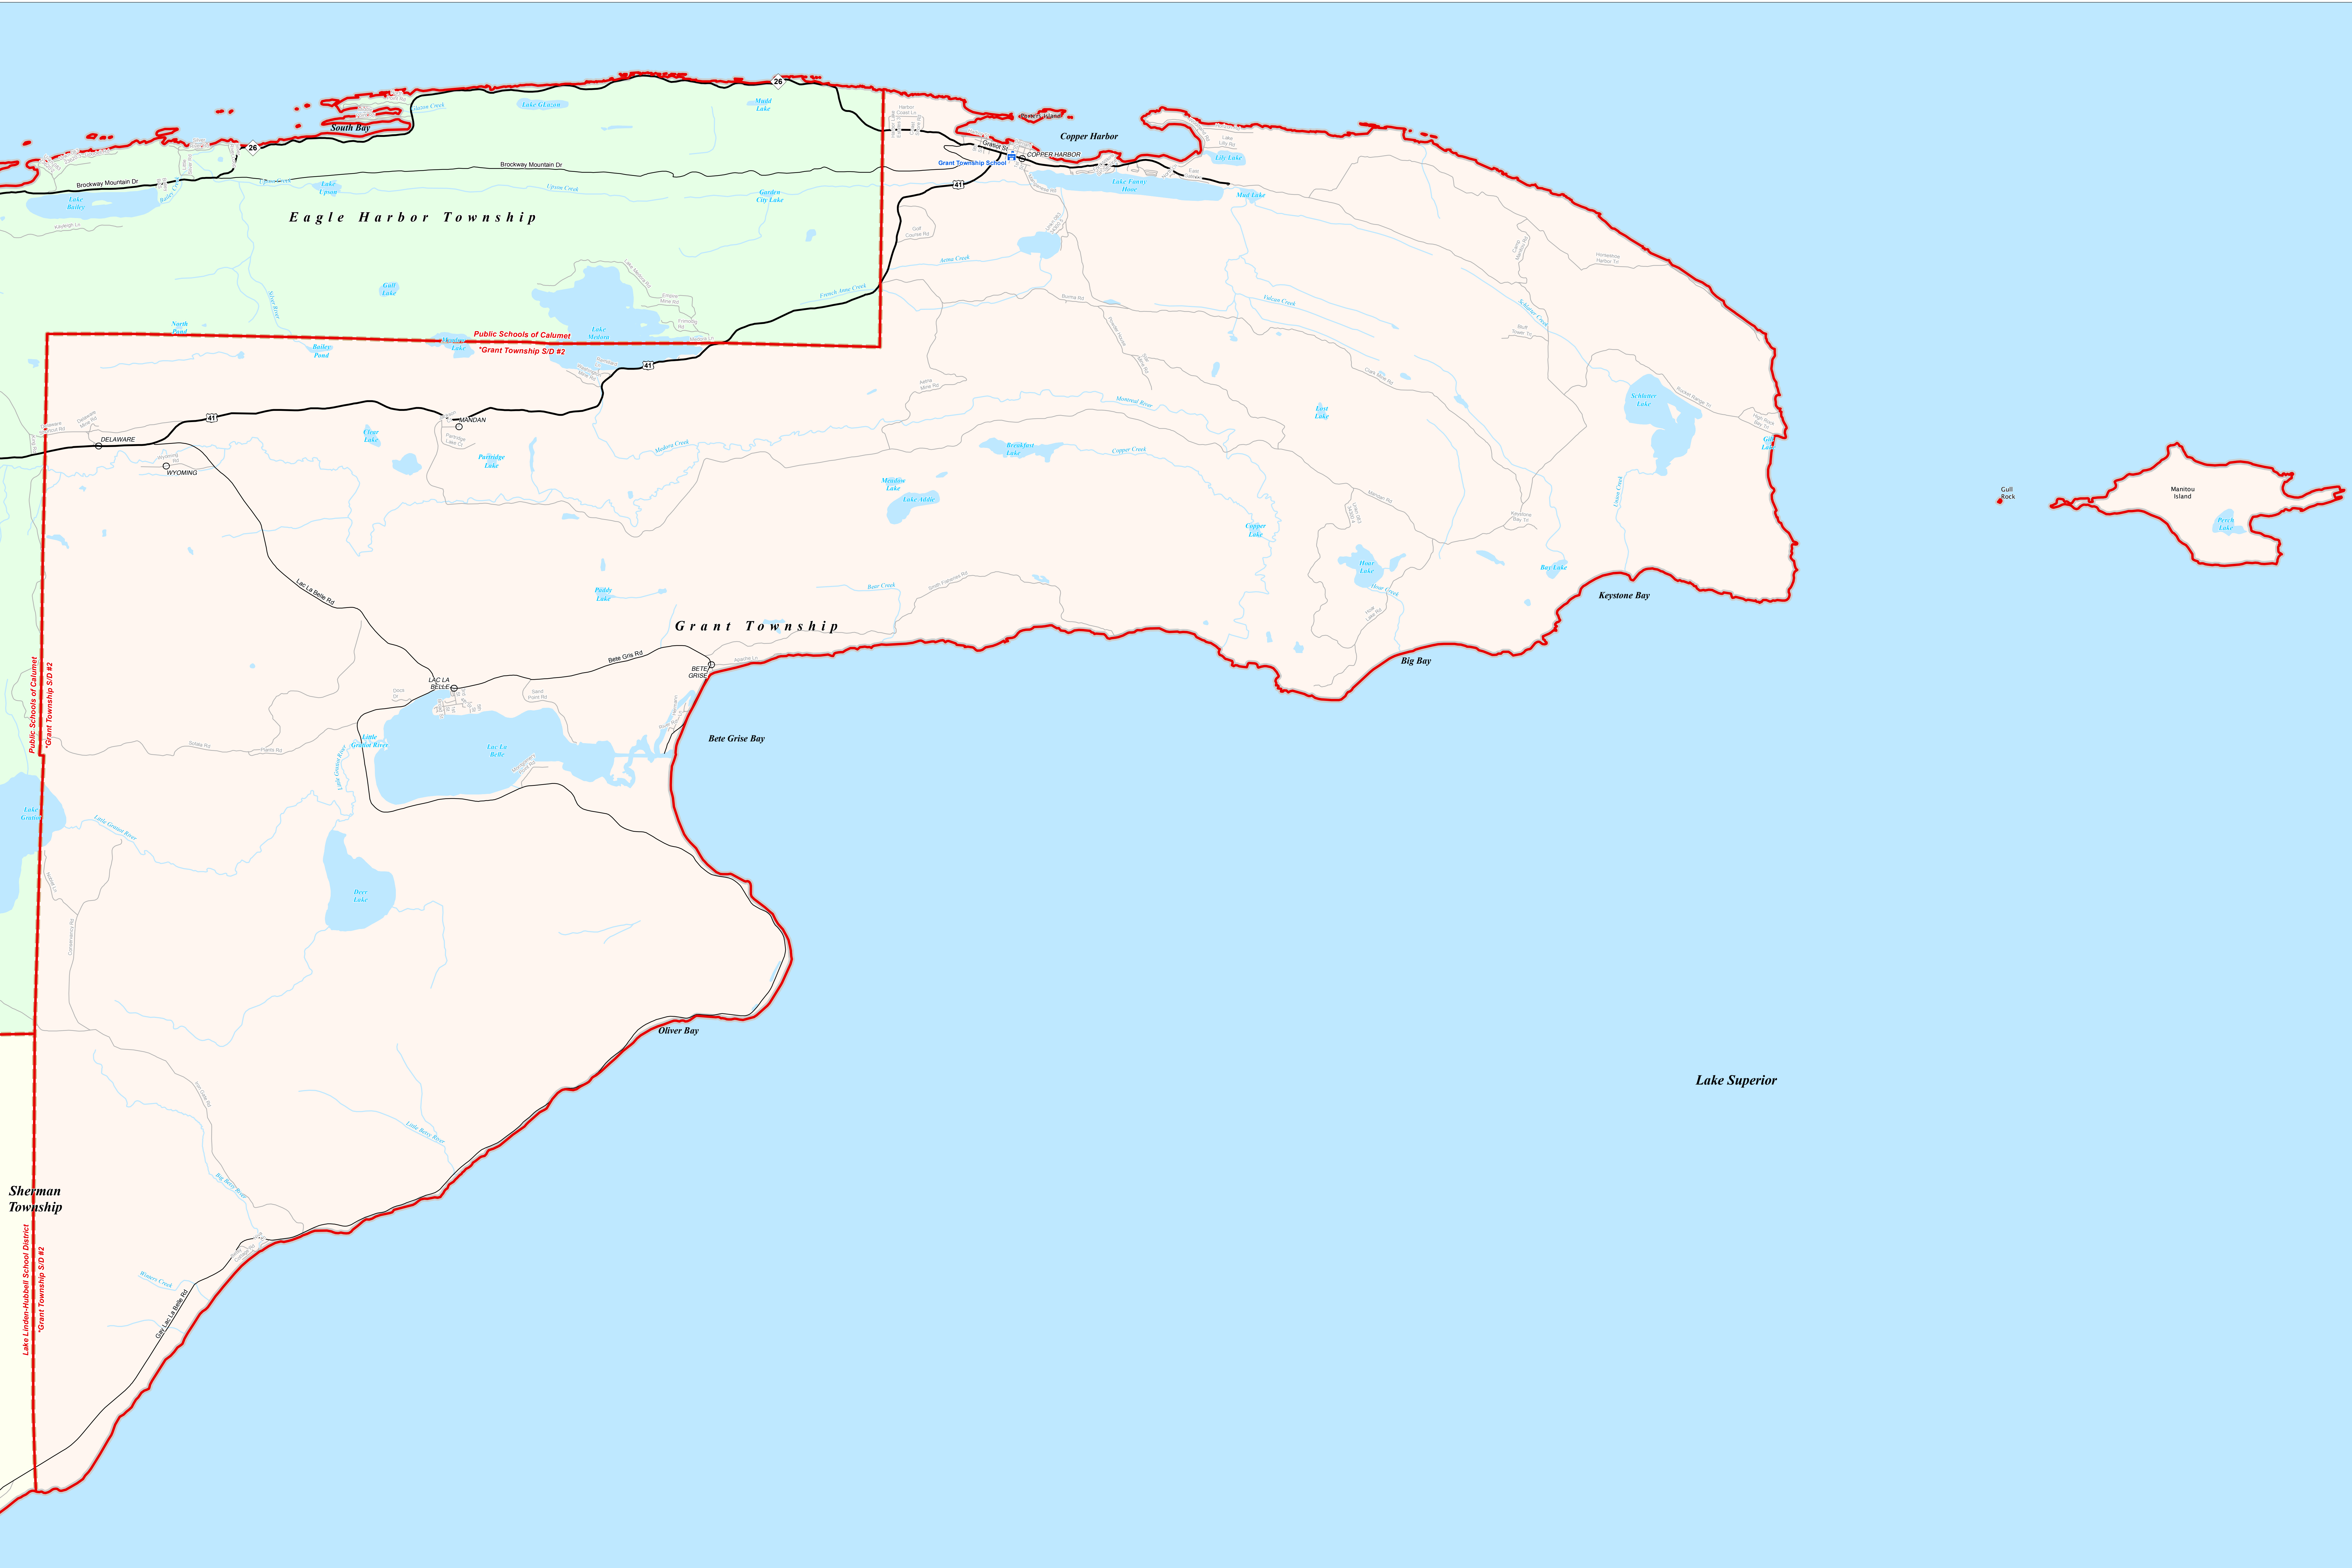

*GRANT TOWNSHIP S/D #2

Copper Country ISD

0 0.25 0.5 1 Miles

Legend	
School District	Unincorporated Place
County	School
City	Freeway
Township	Highway
Village	Primary Road
Census Designated Place	Local Road
Railroad	Water Feature
	River, Stream, or Drain